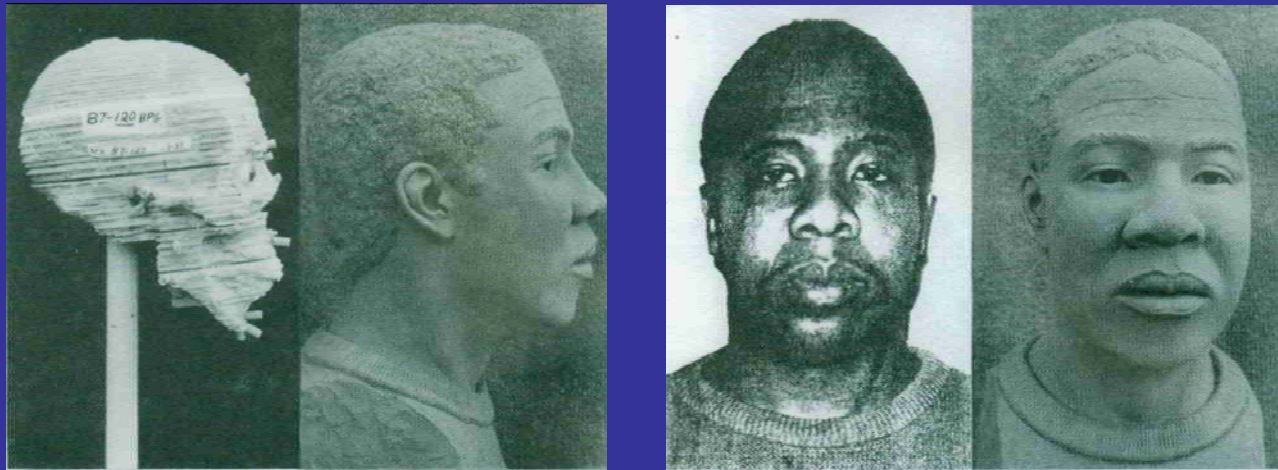

Example of Rapid Prototyping

Special Project for the Human Rights Unit of the FBI. From left to right: lateral skull built from CT scan, lateral sculpture by Betty Pat. Gatliff, deceased subject and frontal sculpture (Taylor, 2001).